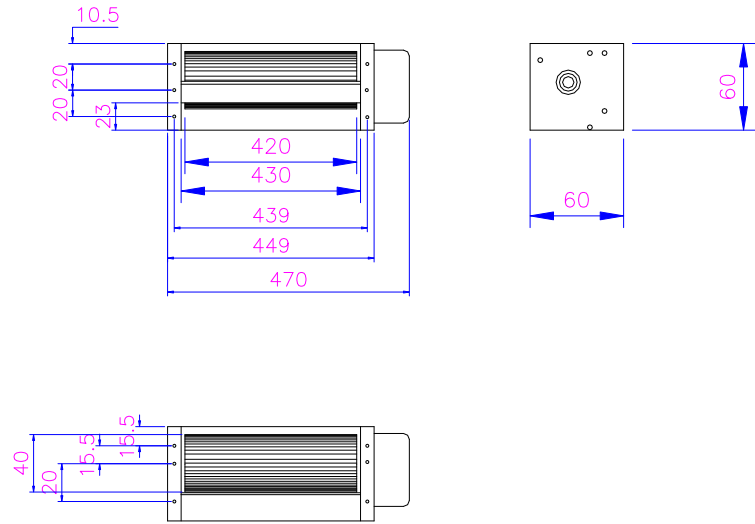

# XJHFAN

Bearing Type: Ball/Sleeve bearing

Air Flow: 103CFM

规格型号 P/N	电压 Rating Voltage(DC)	电流 Power Current (AMP)	功率 Power Consumption (WATTS)	轴承 Bearing Ball Sleeve	转速 Speed (RPM)	风量 Air Flow (CFM)	噪声 Noise (dBA)
XJH40420-DC12	12	0.35	4.2	S	1300	70	40
XJH40420-DC24	24	0.19	4.5	S	1300	68	40
XJH40420-DC12	12	0.35	4.2	B	1300	70	40
XJH40420-DC24	24	0.19	4.5	B	1300	68	40
47-40420-DC24	24	0.47	11.3	B	2400	100	45
47-40420-DC12	12	1.1	13	B	2500	103	45